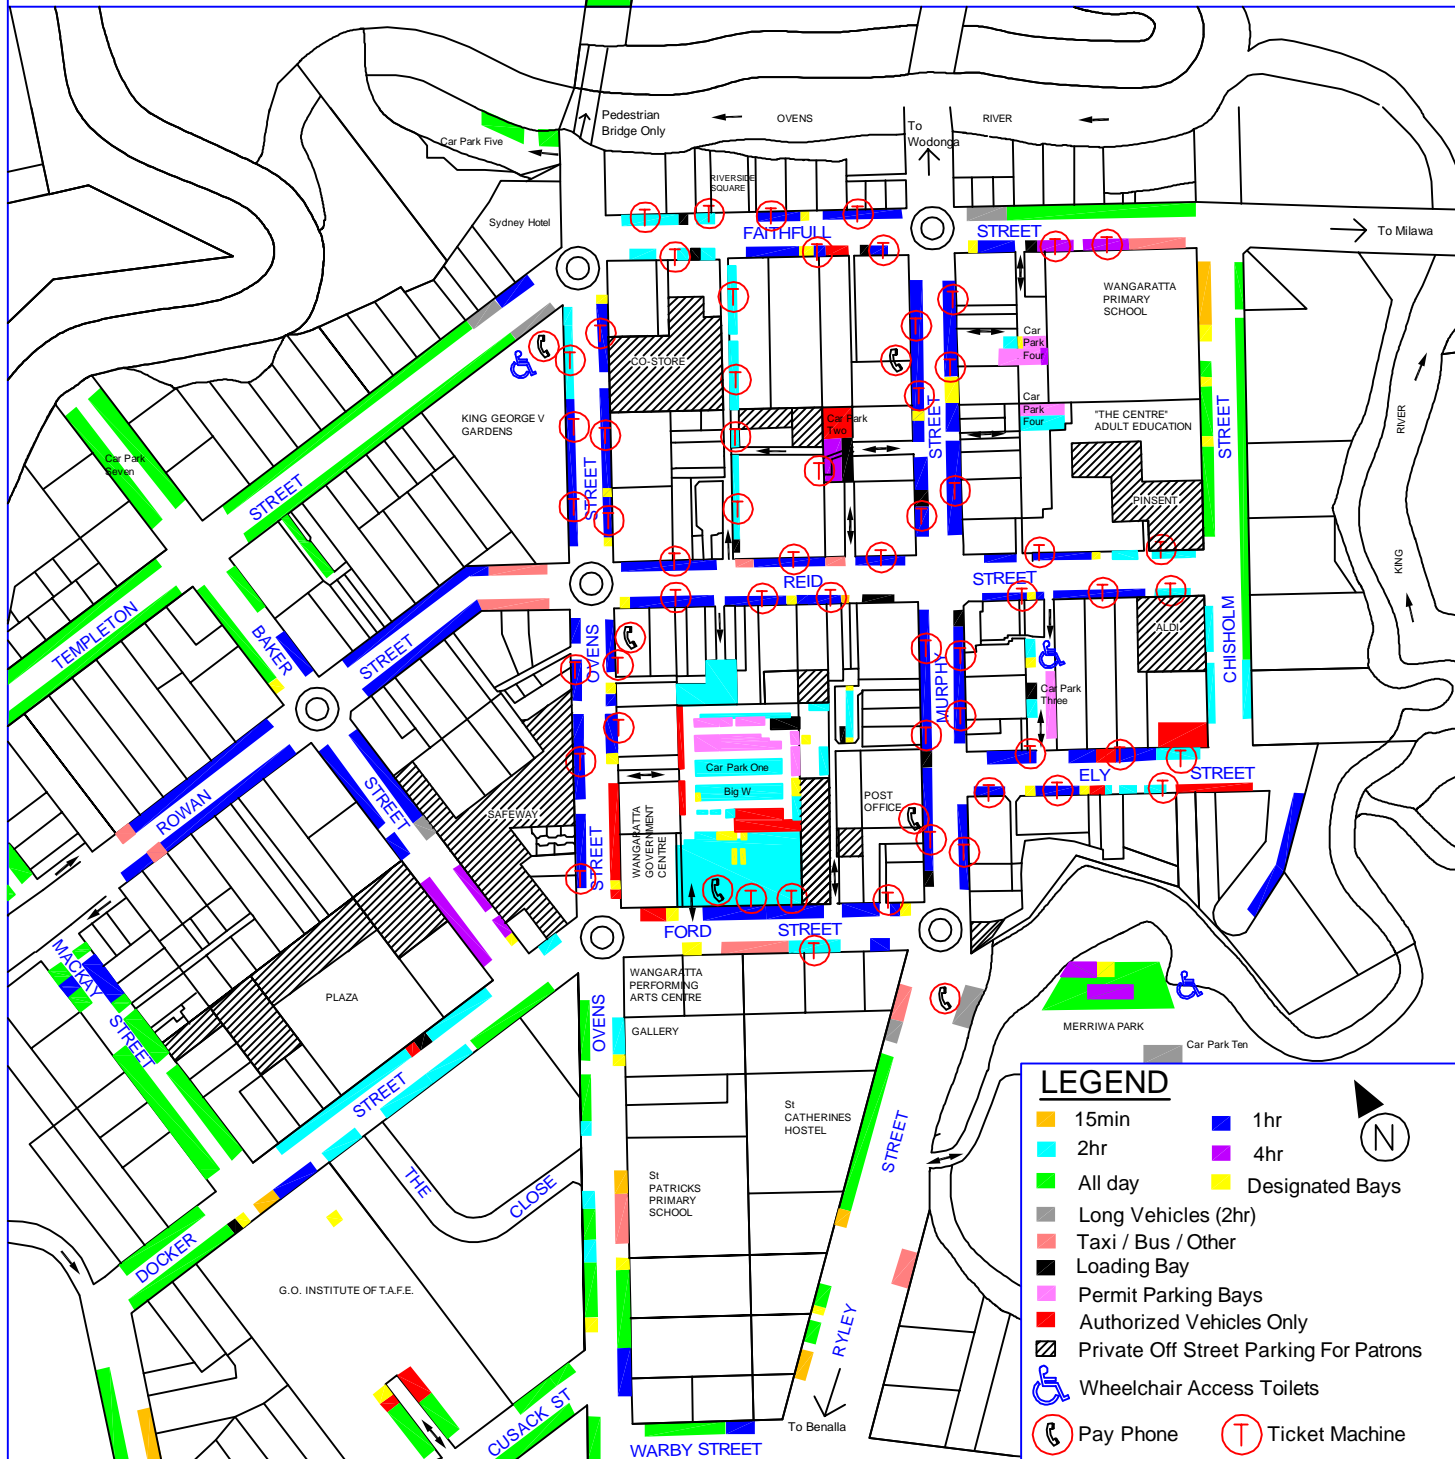

# Wangaratta Easy Parking Guide

**LEGEND**

|  |                          |                |
|--|--------------------------|----------------|
| 15min                                  | 1hr                      |                |
| 2hr                                    | 4hr                      |                |
| All day                                | Designated Bays          |                |
| Long Vehicles (2hr)                    | Taxi / Bus / Other       |                |
| Loading Bay                            | Permit Parking Bays      |                |
| Private Off Street Parking For Patrons | Authorized Vehicles Only |                |
| Wheelchair Access Toilets              | Pay Phone                | Ticket Machine |

Please note

This guide provides information to help you locate the most appropriate and convenient parking spaces available around the centre of Wangaratta.

Wangaratta offers an extensive range of parking spaces. Time limits indicated aim to manage the availability of parking spaces for your convenience.

Motorists should check signs closely to ensure compliance and avoid the possibility of infringement notices.

Designated Accessible Parking areas are set aside as a convenience to motorists who have a current disability parking permit. These parking bays are available to meet the needs of these individuals.

Loading Zones are provided to aid access for deliveries and pick ups. Business names must be clearly and permanently displayed on either side of your vehicle to use these zones.

17 NOVEMBER, 2009